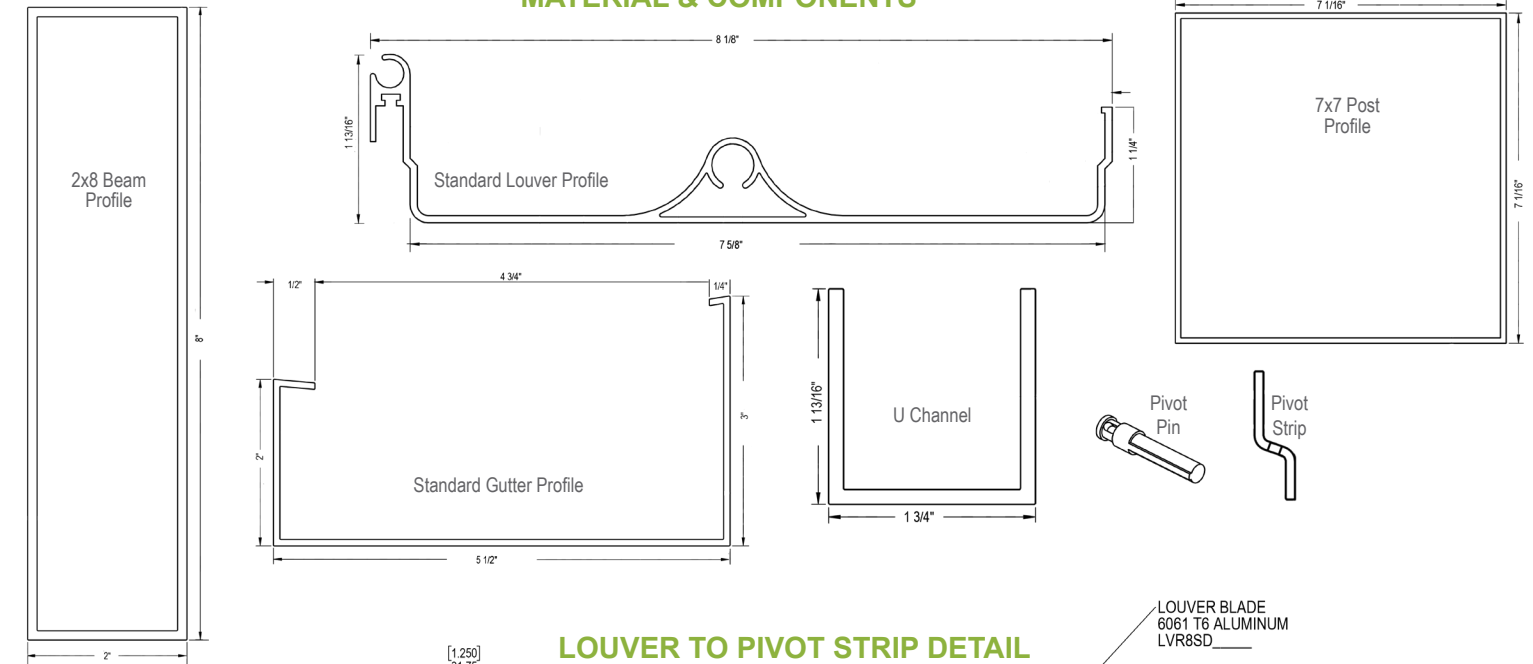

LOUVERED ROOF MATERIAL & COMPONENTS