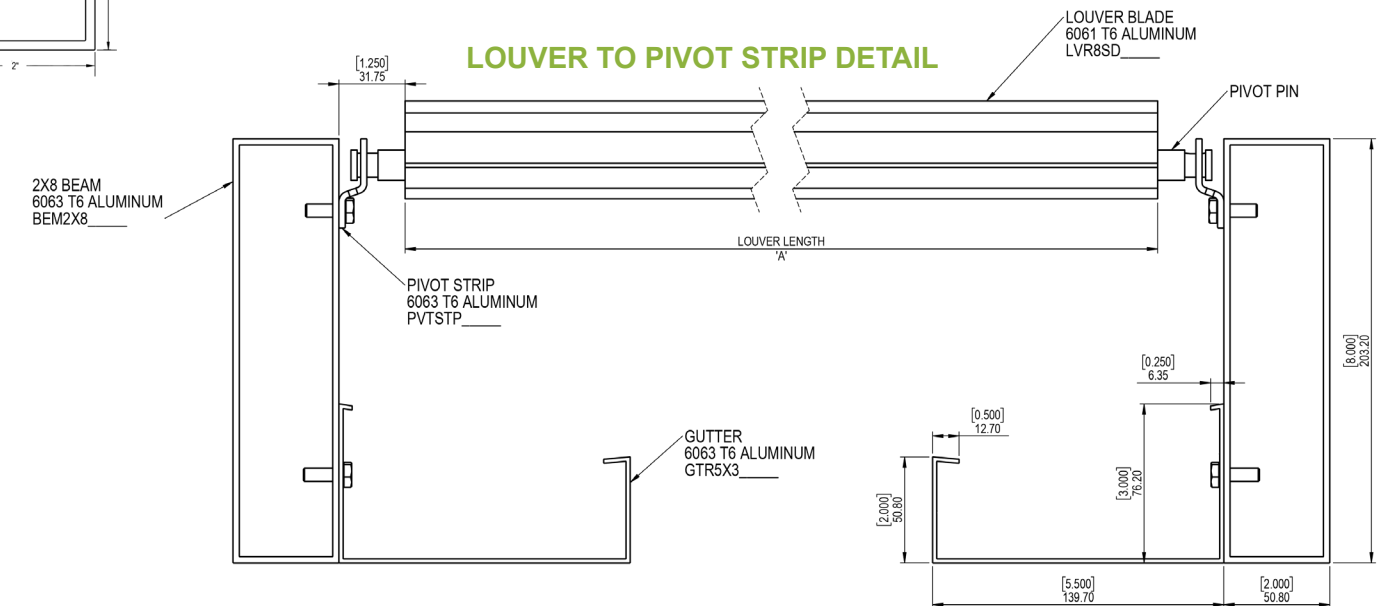

LOUVERED ROOF MATERIAL & COMPONENTS

LOUVER TO PIVOT STRIP DETAIL

CONNECTION DETAILS

FOUR SEASONS BUILDING PRODUCTS GROUP
 5005 Veterans Memorial Highway
 Holbrook, NY 11741
 844-254-8346
 info@fourseasonsbp.com
 www.fourseasonsbp.com