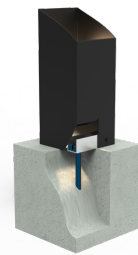

A TECHNOLOGICALLY ADVANCED PROVEN SYSTEM

In addition to the reliable opening and closing mechanism, our system provides a range of benefits which traditional roofing methods simply cannot match. The size, shape and raw material of the louvers and structure, in combination with an internal gutter system, seamless fixing points, concealed brackets and an attractive, UV resistant powder coat are the basis of its trusted standing.

For over 15 years, this system has been put to the test in some of the harshest environments, including rainfall in Hawaii, heat in Australia and even the sandstorms of the United Arab Emirates. Peak level performance means that this system has been trusted by big commercial names for restaurant and hotel projects.

At the touch of a button or flick of a switch, each louver blade pivots to any desired position within a 140° rotation, transforming a solid, waterproof covering into a light-filtering trellis. This enables the user to enjoy sunlight, shade or a breeze when the weather is fine or hot and when the weather is wet, waterproof protection from the rain. Weather control is now at your finger tips.

Our soft-close louver system with quiet motor technology has the added benefit of not only enhancing the calm as you operate your LifeRoom Louvered Roof, but ensuring that the blade joints block light from the outside.